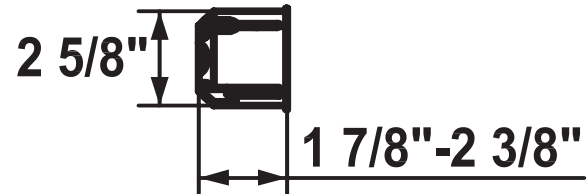

KWC ONO Touch Light PRO

KWC-No.

Finish

Z.636.183

concealed unit

Accessories

Rough in

Rough in for touch light PRO operating unit, plastic suitable for installation on brickwork or cavity walls