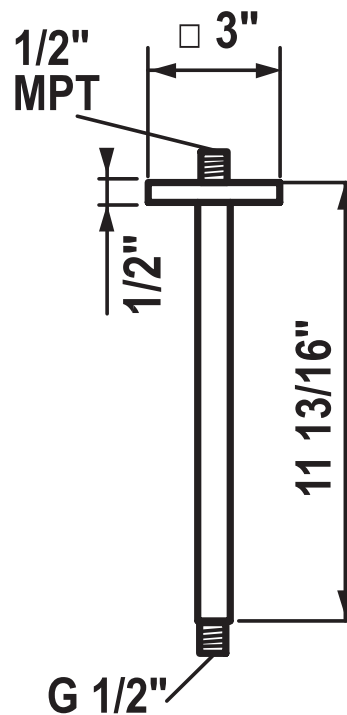

KWC Shower Arms

KWC-No.	Finish
Z.537.515.127 11 ¹³ / ₁₆ " length	splendure™ stainless steel
Z.537.515.000 11 ¹³ / ₁₆ " length	chrome

Shower Arm

Shower arm

- with escutcheon

Connecting thread 1/2" MPT