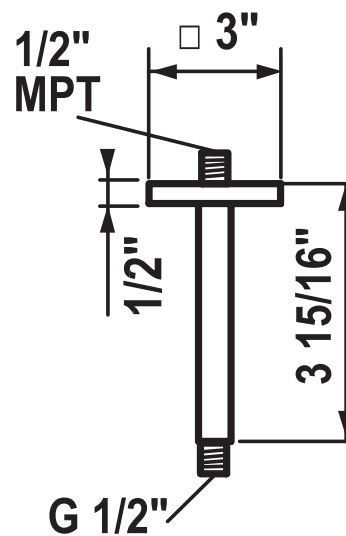

KWC Shower Arms

KWC-No.	Finish
Z.537.513.127 3 15/16" length	splendure™ stainless steel
Z.537.513.000 3 15/16" length	chrome

Shower Arm

Shower arm

- with escutcheon

Connecting thread 1/2" MPT