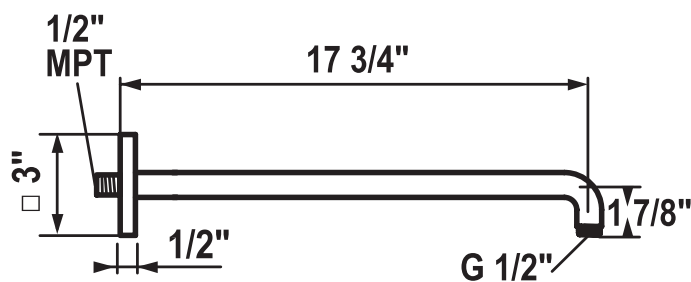

KWC Shower Arms

KWC-No.	Finish
Z.537.511.127 17 3/4" length	splendure™ stainless steel
Z.537.511.000 17 3/4" length	chrome

Shower Arm

Shower arm
• with escutcheon
Connecting thread 1/2" MPT