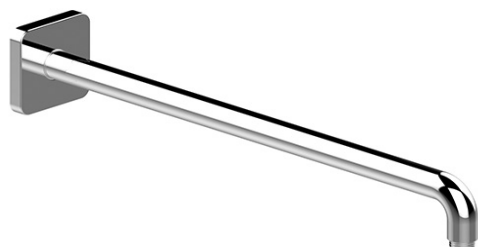

KWC Shower Arms

KWC-No.	Finish
Z.537.511.127 17 3/4" length	splendure™ stainless steel
Z.537.511.000 17 3/4" length	chrome

Shower Arm

Shower arm
• with escutcheon
Connecting thread 1/2" MPT