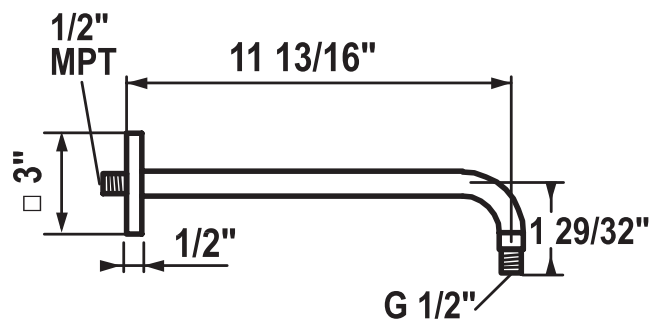

# KWC Shower Arms

KWC-No.	Finish
<b>Z.537.509.127</b> 11 13/16" length	splendure™ stainless steel
<b>Z.537.509.000</b> 11 13/16" length	chrome

## Shower Arm

Shower arm

- with escutcheon

Connecting thread 1/2" MPT