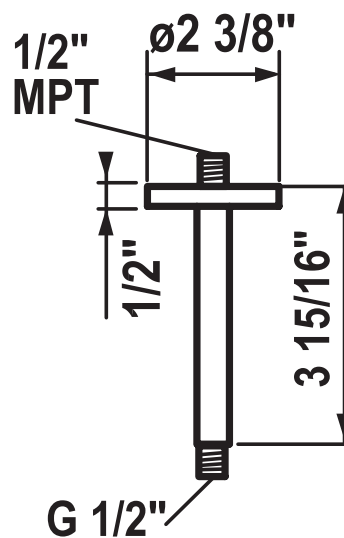

KWC Shower Arms

KWC-No.	Finish
Z.537.480.127 3 15/16" length	splendure™ stainless steel
Z.537.480.000 3 15/16" length	chrome

Shower Arm

Shower arm

- with escutcheon

Connecting thread 1/2" MPT