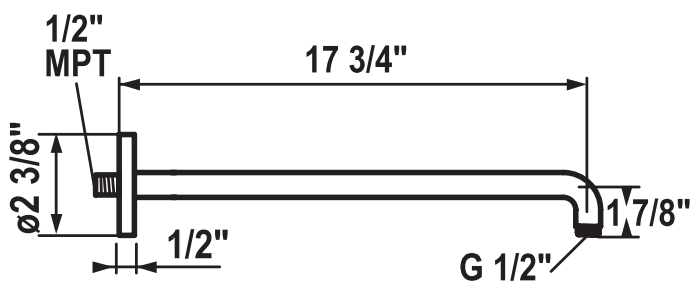

KWC Shower Arms

KWC-No.	Finish
Z.537.478.127 17 3/4" length	splendure™ stainless steel
Z.537.478.000 17 3/4" length	chrome

Shower Arm

Shower arm

- with escutcheon

Connecting thread 1/2" MPT