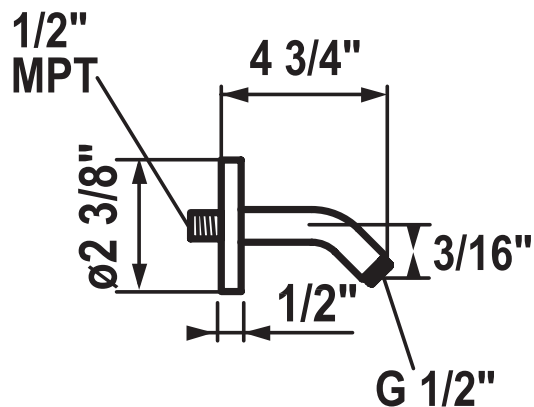

KWC Shower Arms

KWC-No.	Finish
Z.537.476.127 4 3/4" length	splendure™ stainless steel
Z.537.476.000 4 3/4" length	chrome

Shower Arm

Shower arm
• with escutcheon
Connecting thread 1/2" MPT