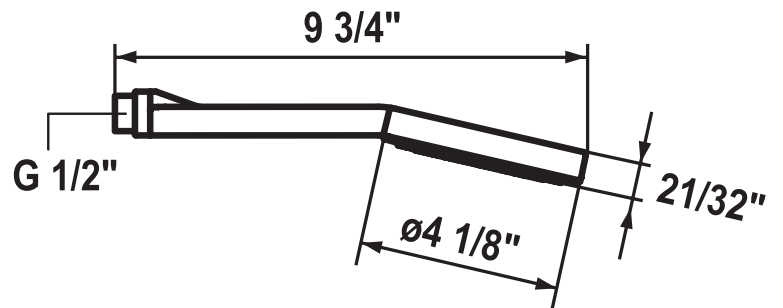

KWC PURE

KWC-No.	Finish
Z.537.460.127	splendure™ stainless steel
Z.537.460.000	chrome

PURE 105 Single Jet Hand Shower

(AIR) Water saving
Easy-to-clean nozzles
ecojet™ single spray function
Connecting thread 1/2"

Flow rate max 2.0 gpm (60 psi)