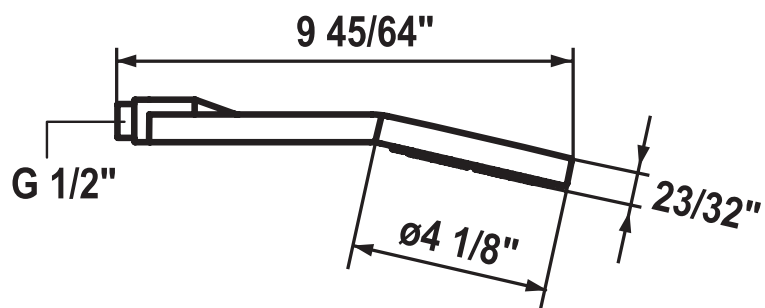

KWC FRESH

KWC-No.	Finish
Z.537.458.127	splendure™ stainless steel
Z.537.458.000	chrome

FRESH 105 Dual Jet Hand Shower

(AIR) Water saving
Easy-to-clean nozzles
ecojet™ & powerjet™ dual spray function
Connecting thread $\frac{1}{2}$ "

Flow rate max 2.0 gpm (60 psi)