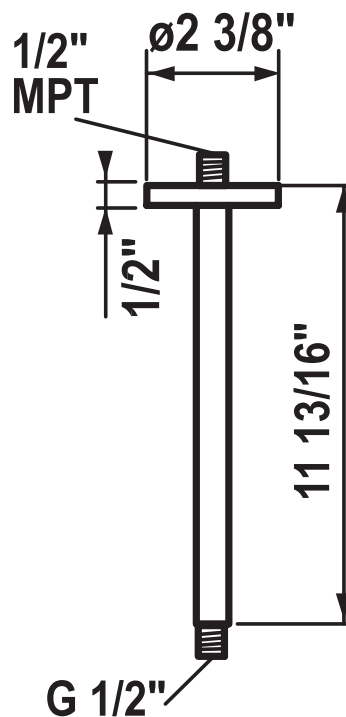

KWC Shower Arms

KWC-No.	Finish
Z.537.336.127 11 $\frac{13}{16}"$ length	splendure™ stainless steel
Z.537.336.000 11 $\frac{13}{16}"$ length	chrome

Shower Arm

Shower arm

- with escutcheon

Connecting thread 1/2" MPT