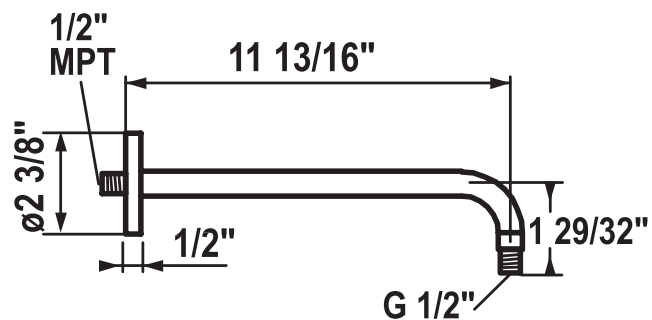

KWC Shower Arms

KWC-No.	Finish
Z.537.334.127 11 13/16" length	splendure™ stainless steel
Z.537.334.000 11 13/16" length	chrome

Shower Arm

Shower arm

- with escutcheon

Connecting thread 1/2" MPT