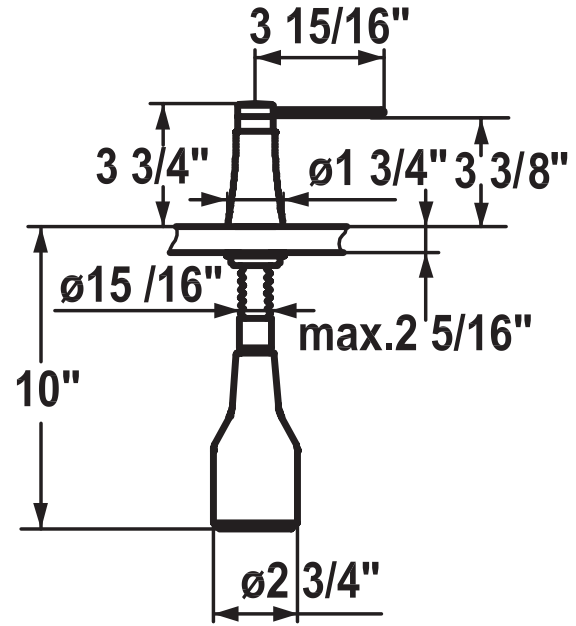

# KWC ZOE

KWC-No.

**Z.536.586.150**

Finish

glacier white

## Kitchen Soap Dispenser

Easily refillable from surface without disassembly

Anti Microbial

Mounting hole size  $\varnothing 1'' - 1 \frac{3}{8}''$

Includes:

- pump
- soap container, filling capacity 10.7 fl.oz.