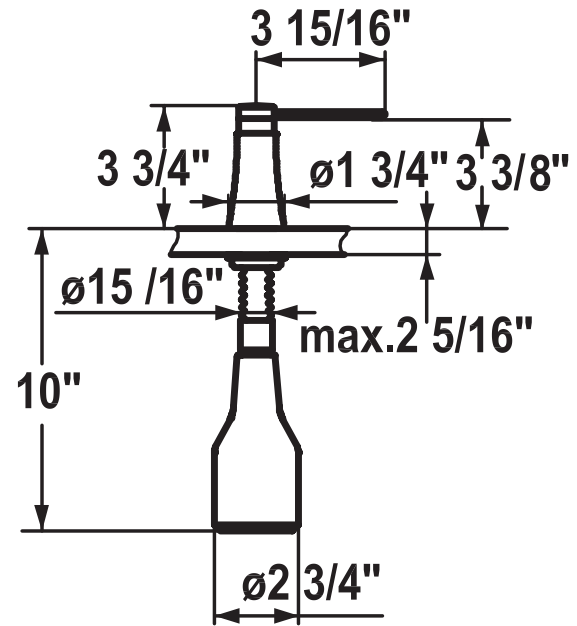

# KWC ZOE

KWC-No.	Finish
<b>Z.536.586.127</b>	splendure™ stainless steel
<b>Z.536.586.000</b>	chrome

## Kitchen Soap Dispenser

Easily refillable from surface without disassembly

Anti Microbial

Mounting hole size  $\varnothing 1'' - 1 \frac{3}{8}''$

Includes:

- pump
- soap container, filling capacity 10.7 fl.oz.