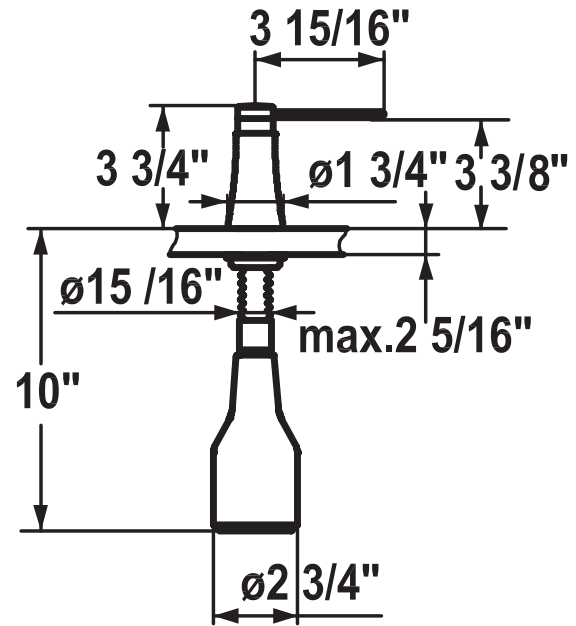

KWC ZOE

KWC-No.

Finish

Z.536.586.106

black

Kitchen Soap Dispenser

Easily refillable from surface without disassembly

Anti Microbial

Mounting hole size $\varnothing 1'' - 1 \frac{3}{8}''$

Includes:

- pump
- soap container, filling capacity 10.7 fl.oz.

Catalog page 84