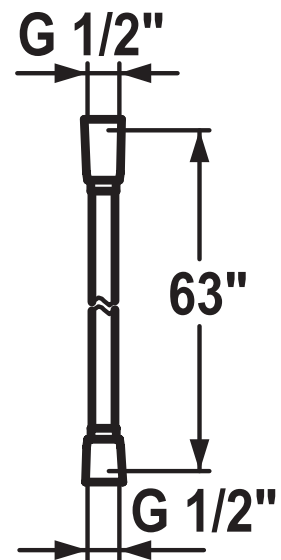

KWC Shower Hoses

KWC-No.	Finish
Z.536.437.127 63" length	splendure™ stainless steel
Z.536.437.000 63" length	chrome

Shower Hose

Shower hose

- with rotating connectors to prevent hose twisting

Made of synthetic

Connecting thread 1/2"