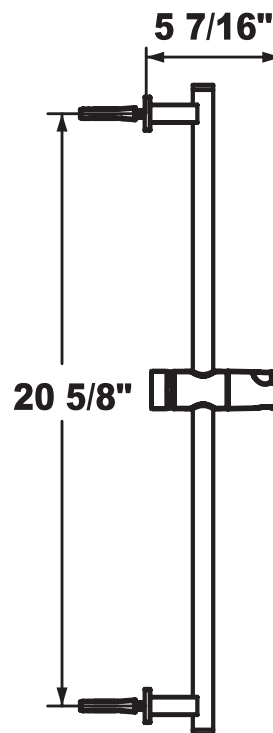

# KWC Sliding Wall Bars

KWC-No.	Finish
<b>Z.536.431.127</b> 20 5/8" length	splendure™ stainless steel
<b>Z.536.431.000</b> 20 5/8" length	chrome

## Sliding Wall Bar

Swiveling hand shower holder

- height and angle adjustable

Tube diameter 1 1/8"

Suitable for:

- all hand showers