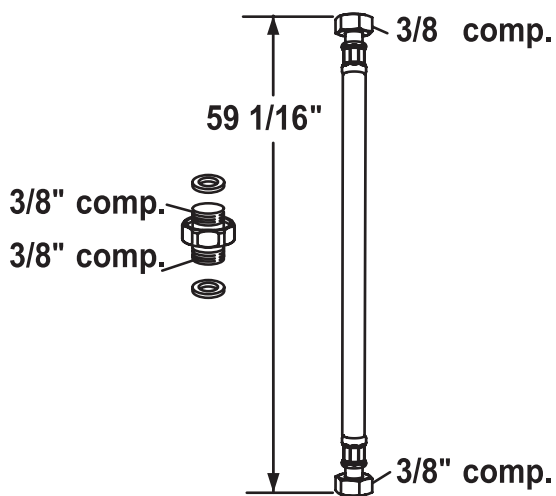

KWC ONO Touch Light PRO

KWC-No.

Finish

Z.536.352

$\frac{3}{8}$ " thread type

Accessories Extension Hose

Extension set includes:

- stainless steel hose 1500 mm, $\frac{3}{8}$ " x $\frac{3}{8}$ ", double nipple, sealing material