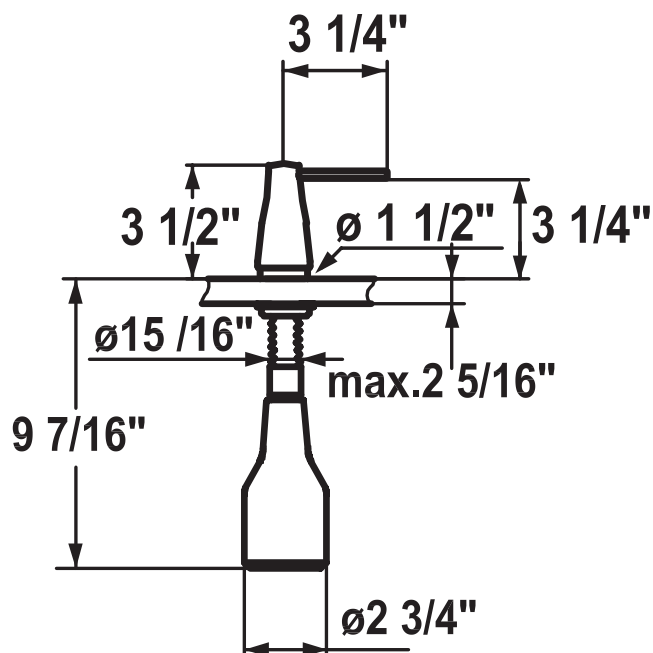

KWC EVE

KWC-No.	Finish
Z.536.063.700	solid stainless steel
Z.536.063.000	chrome

Kitchen Soap Dispenser

Easily refillable from surface without disassembly

Anti Microbial

Mounting hole size $\varnothing 1'' - 1 \frac{3}{8}''$

Includes:

- pump
- soap container, filling capacity 10.7 fl.oz.

Catalog page 84