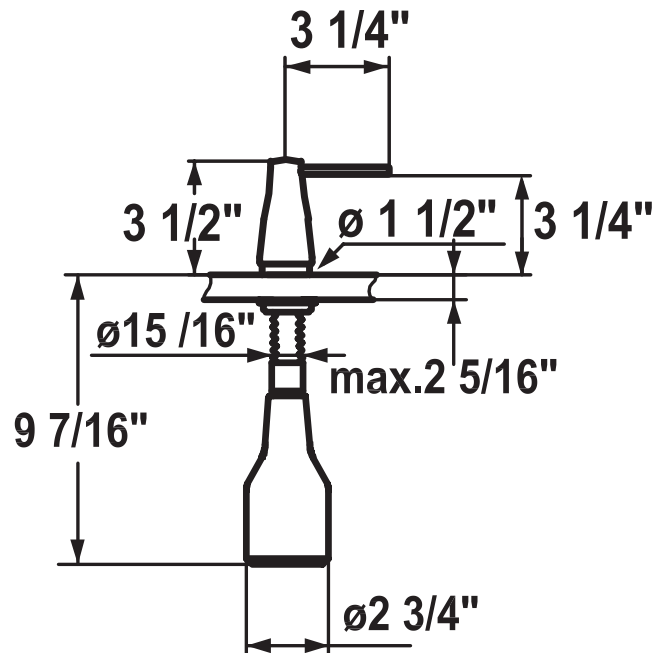

# KWC EVE

KWC-No.	Finish
<b>Z.536.063.151</b>	black chrome-plated

## Kitchen Soap Dispenser

Easily refillable from surface without disassembly

Anti Microbial

Mounting hole size  $\varnothing 1'' - 1 \frac{3}{8}''$

Includes:

- pump
- soap container, filling capacity 10.7 fl.oz.