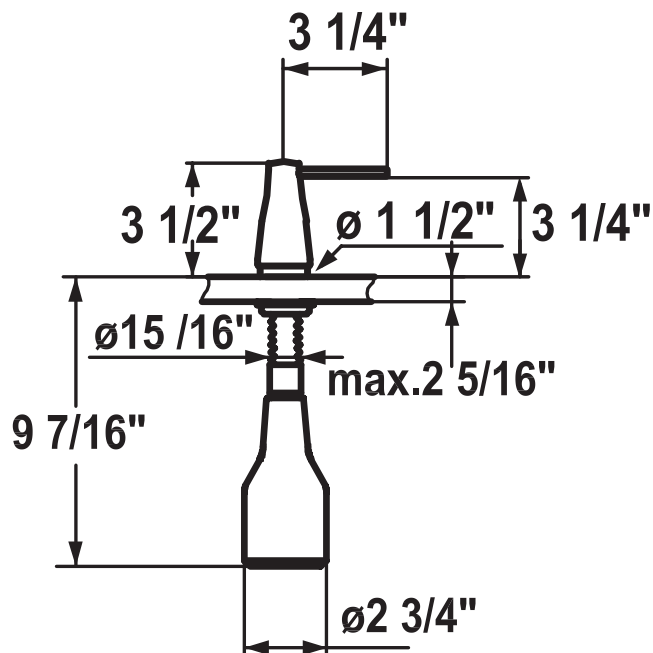

KWC EVE

KWC

Swiss Water Experience

KWC-No.

Finish

Z.536.063.150

glacier white

Kitchen Soap Dispenser

Easily refillable from surface without disassembly

Anti Microbial

Mounting hole size $\varnothing 1'' - 1 \frac{3}{8}''$

Includes:

- pump
- soap container, filling capacity 10.7 fl.oz.

Catalog page 84