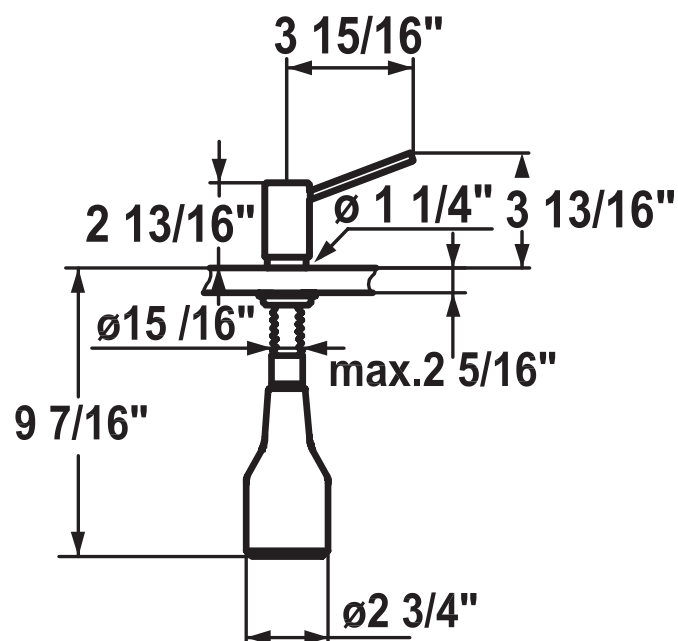

# KWC SUPRIMO

KWC-No.	Finish
<b>Z.536.062.700</b>	solid stainless steel

## Kitchen Soap Dispenser

Easily refillable from surface without disassembly

Anti Microbial

Mounting hole size  $\varnothing 1'' - 1 \frac{3}{8}''$

Includes:

- pump
- soap container, filling capacity 10.7 fl.oz.