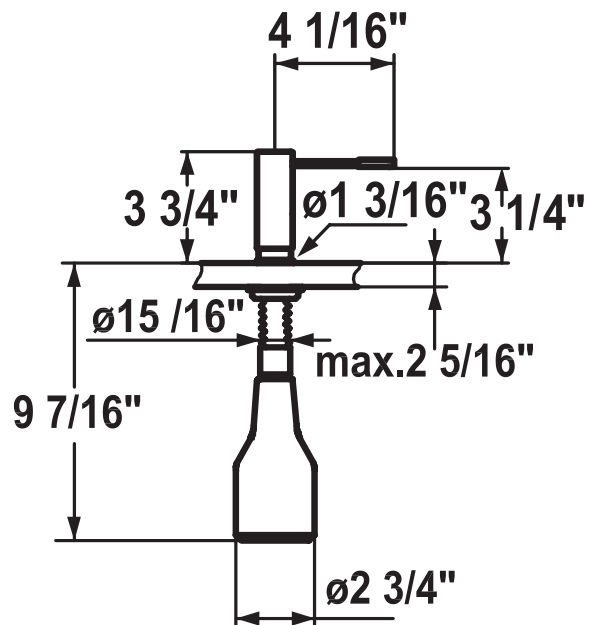

KWC ONO

KWC

Swiss Water Experience

KWC-No.

Finish

Z.536.060.700

solid stainless steel

Kitchen Soap Dispenser

Easily refillable from surface without disassembly

Anti Microbial

Mounting hole size $\varnothing 1'' - 1 \frac{3}{8}''$

Includes:

- pump
- soap container, filling capacity 10.7 fl.oz.

Catalog page 84