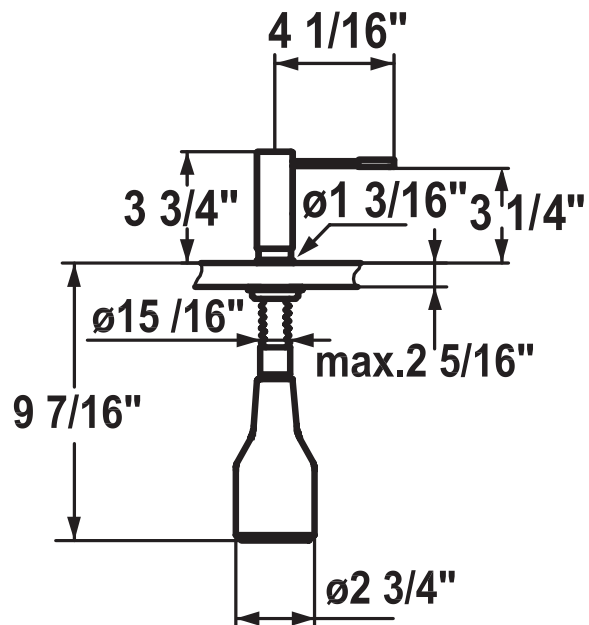

KWC ONO

KWC

Swiss Water Experience

KWC-No.

Finish

Z.536.060.000

chrome

Kitchen Soap Dispenser

Easily refillable from surface without disassembly

Anti Microbial

Mounting hole size $\varnothing 1'' - 1 \frac{3}{8}''$

Includes:

- pump
- soap container, filling capacity 10.7 fl.oz.

Catalog page 84