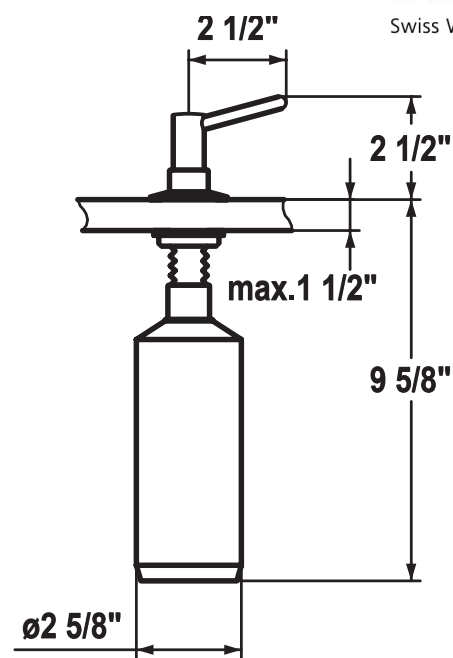

KWC BASIC

KWC

Swiss Water Experience

KWC-No.

Finish

Z.504.937.000

chrome

BASIC **Soap Dispenser**

Easily refillable from surface without disassembly

Anti Microbial

Mounting hole size $\varnothing 1'' - 1 \frac{3}{8}''$

Includes:

- pump
- soap container, filling capacity 10.7 fl.oz.