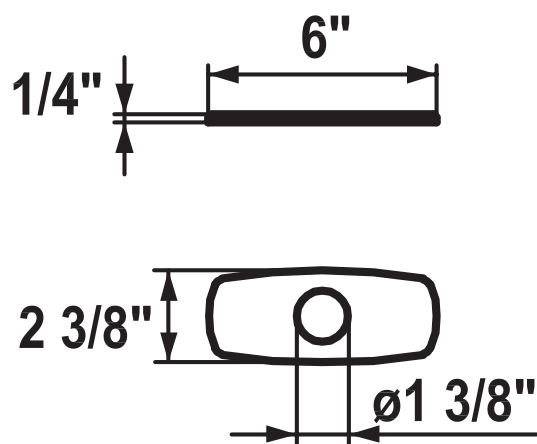

KWC Rough Valves

KWC-No.	Finish
Z.504.807.127 concealed unit	splendure™ stainless steel
Z.504.807.000 concealed unit	chrome

Cover Plates