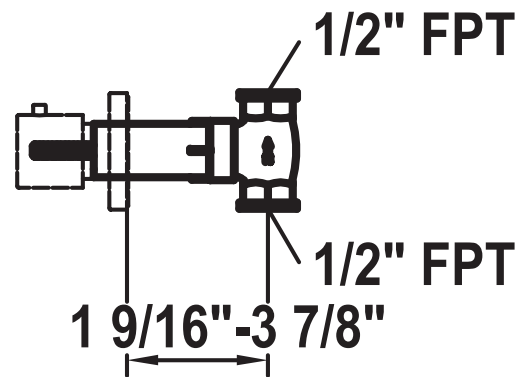

KWC Rough Valves

KWC-No. _____ Finish _____

K.38.93.00.931.2210

1/2" thread

Bath Accessories 1/2" Volume Control Valve

Concealed unit

- for volume control valve

Connecting thread 1/2" FPT

To be ordered separately (optional or if necessary):

- extension set 80 mm Z.534.728.931

Flow rate max. 9.2 gpm (60psi)