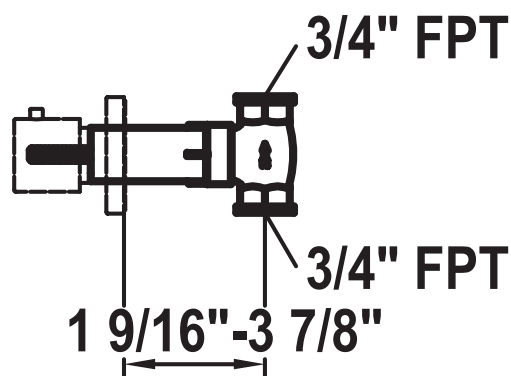

# KWC Rough Valves

KWC-No. \_\_\_\_\_ Finish \_\_\_\_\_

**K.38.93.00.931.1710**

3/4" thread

## Bath Accessories 3/4" Volume Control Valve

Concealed unit

- for volume control valve

Connecting thread 3/4" FPT

To be ordered separately (optional or if necessary):

- extension set 80 mm Z.534.728.931

Flow rate max. 15.0 gpm (60psi)