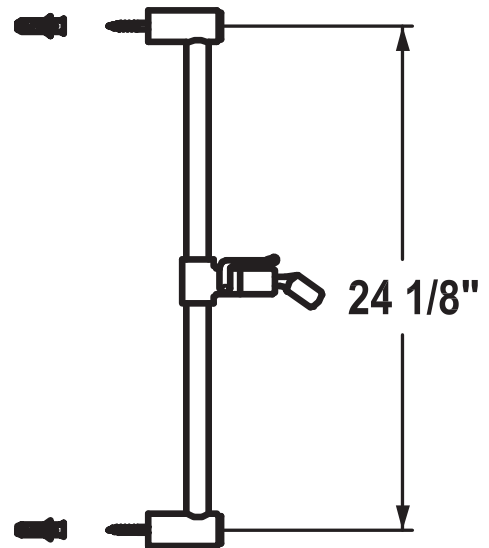

KWC Sliding Wall Bars

KWC-No.	Finish
K.26.99.01.127 24 1/8" length	splendure™ stainless steel
K.26.99.01.000 24 1/8" length	chrome

Sliding Wall Bar

KWC hand shower holder with swivel ball joint

- lockable height adjustment

Tube diameter 1 1/8"