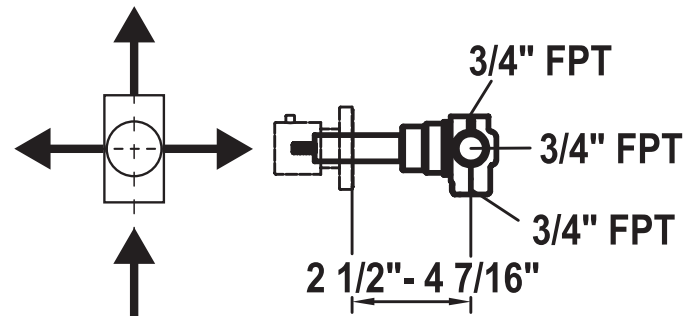

KWC Rough Valves

KWC-No. _____ Finish _____

39.990.010.931

3/4" thread

Bath **3/4" Diverter Valve**

Concealed unit

- for multiport diverter

1 mixed water inlet, 3 outlets

Connecting thread 3/4" FPT

To be ordered separately (optional or if necessary):

- extension set 35 mm Z.534.162

Flow rate max. 24.3 gpm (60psi)