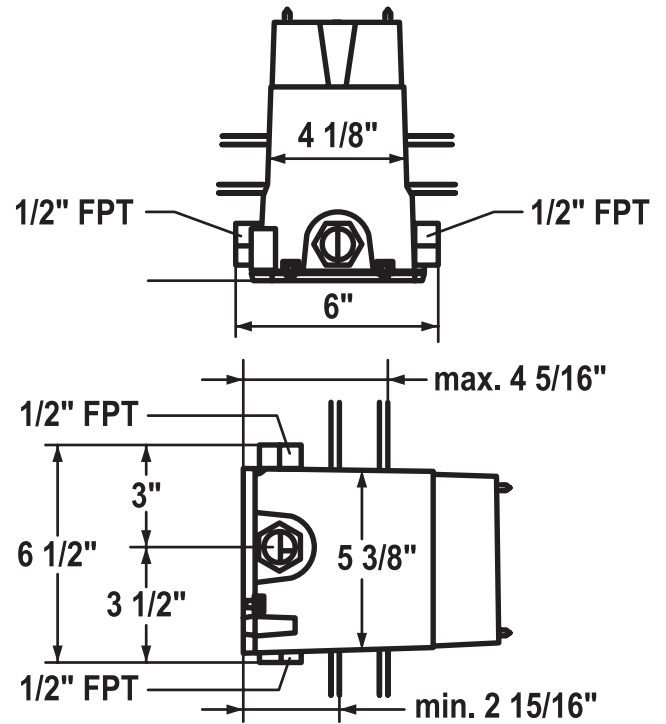

KWC Rough Valves

KWC-No.	Finish
39.152.330.000	chrome
concealed unit	

Bath 1/2" Thermostatic Rough Valve

Thermostatic mixer

- without diverter
- without volume control
- requires separate volume control valve

Integrated shut-off valves, cold and hot water

HotControl

- temperature handle with safety stop button at

100°F

Intrinsically safe against backflow

Connecting thread 1/2" FPT (plug 1/2" included in delivery)

To be ordered separately (optional or if necessary):

- extension set 35 mm Z.534.779