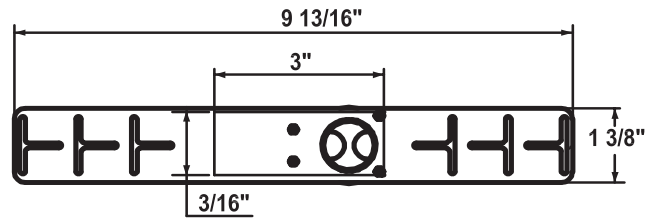

KWC ONO Touch Light PRO

KWC-No.

Finish

39.004.500.931

concealed unit

Accessories

Wall Mount Rough In

Concealed unit wall mount 2-hole