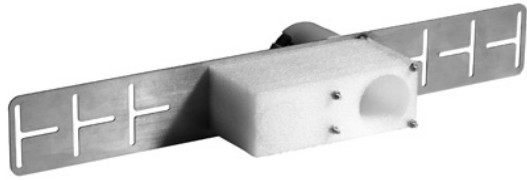

KWC ONO Touch Light PRO

KWC-No.

Finish

39.004.500.931

concealed unit

Accessories

Wall Mount Rough In

Concealed unit wall mount 2-hole