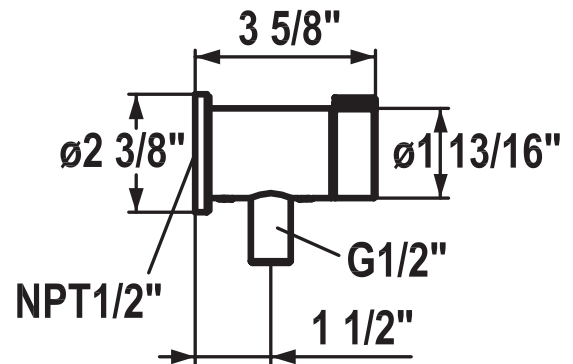

KWC Hose Connections

KWC-No.	Finish
26.000.631.127	splendure™ stainless steel
26.000.631.000	chrome

Hose Connection

Hose connection

- with integrated volume control valve

Intrinsically safe against backflow

Connecting thread 1/2" FPT