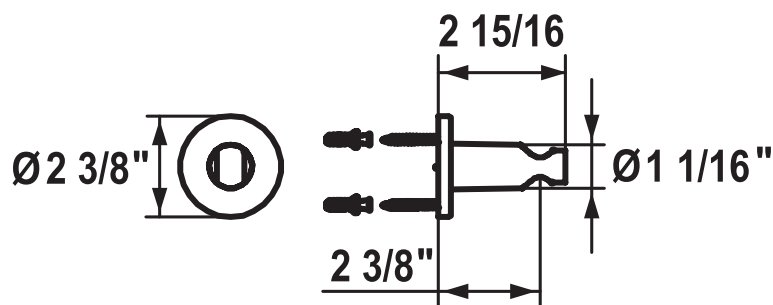

KWC Shower Brackets

KWC-No.	Finish
26.000.621.127	splendure™ stainless steel
26.000.621.000	chrome

Shower Bracket

Hand shower holder
Non-adjustable
Suitable for:
• all hand showers