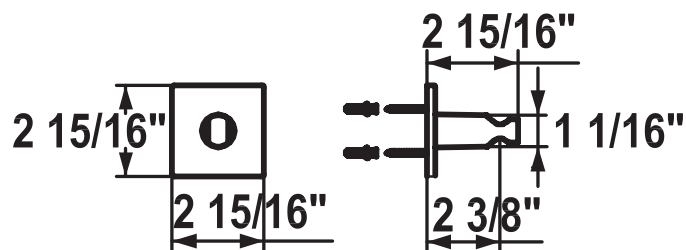

# KWC Shower Brackets

KWC-No.	Finish
<b>26.000.620.127</b>	splendure™ stainless steel
<b>26.000.620.000</b>	chrome

## Shower Bracket

Hand shower holder  
Non-adjustable  
Suitable for:  
• all hand showers