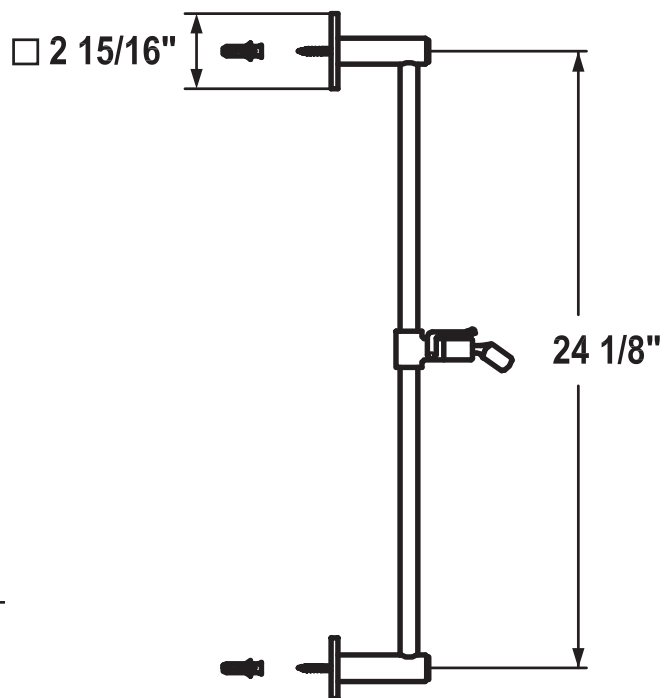

KWC Sliding Wall Bars

KWC-No.	Finish
26.000.504.127 24 $\frac{1}{8}$ " length	splendure™ stainless steel
26.000.504.000 24 $\frac{1}{8}$ " length	chrome

Sliding Wall Bar

Sliding wall bar
KWC hand shower holder with swivel ball joint
• lockable height adjustment
Tube diameter $\frac{1}{16}$ "