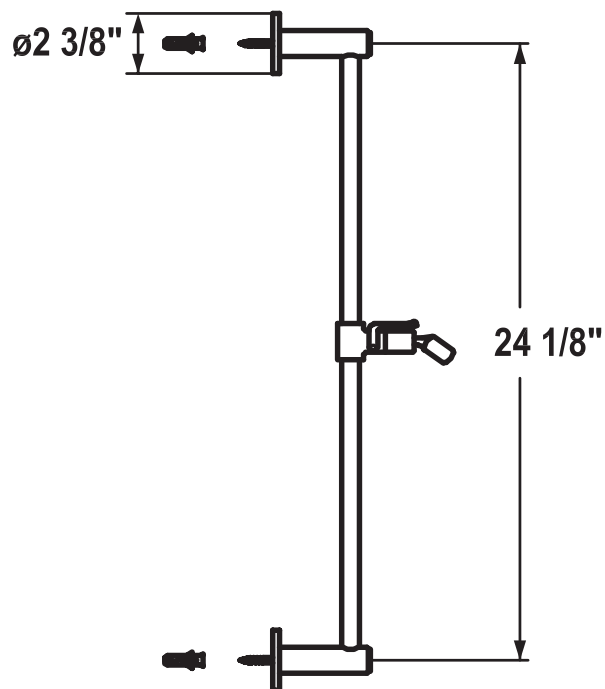

KWC Sliding Wall Bars

| KWC-No. | Finish |
|---|----------------------------|
| 26.000.502.127 24 1/8" length | splendure™ stainless steel |
| 26.000.502.000 24 1/8" length | chrome |

Sliding Wall Bar

Sliding wall bar
KWC hand shower holder with swivel ball joint

- lockable height adjustment

Tube diameter 1 1/16"