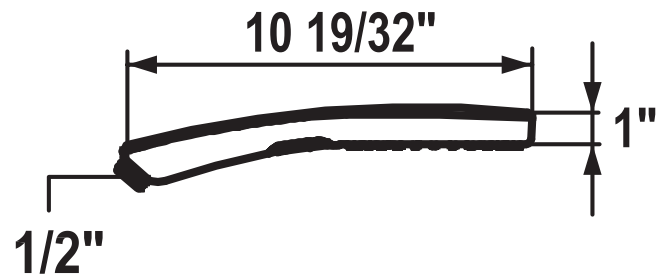

KWC BOSSANOVA

KWC-No.	Finish
26.000.112.043	chrome/midnight blue

Dual Jet Hand Shower

Heat resistant multi-component silicone

Angled shower head

- ergonomic non-slip comfort grip

Easy-to-clean nozzles

fitjet™ and spajet™ dual spray function

- fitjet™ for a more powerful spray
- spajet™ for a full surface spray
- remains set to the last shower spray selected

Connecting thread 1/2"

Flow rate max 2.0 gpm (60 psi)

Catalog page 120