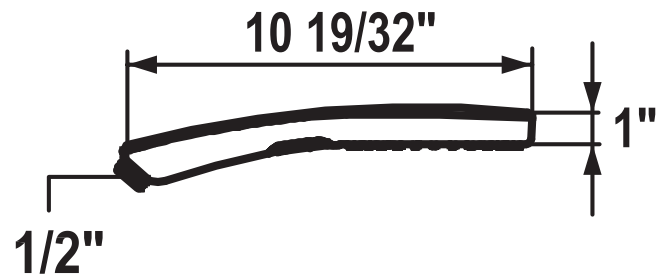

# KWC BOSSANOVA

KWC-No.	Finish
<b>26.000.112.042</b>	chrome/fancy purple

## Hand Shower

Heat resistant multi-component silicone

Angled shower head

- ergonomic non-slip comfort grip

Easy-to-clean nozzles

fitjet™ and spajet™ dual spray function

- fitjet™ for a more powerful spray
- spajet™ for a full surface spray
- remains set to the last shower spray selected

Connecting thread 1/2"

Flow rate max 2.0 gpm (60 psi)

Catalog page 120