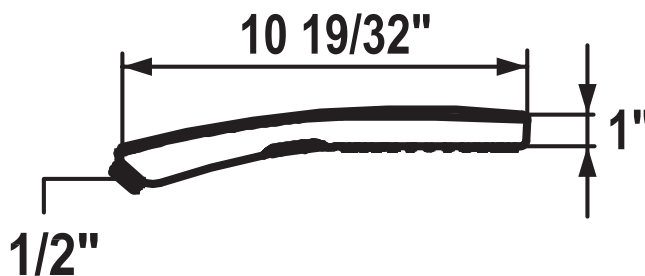

KWC BOSSANOVA

KWC-No.	Finish
26.000.112.041	chrome/harmonic blue

Dual Jet Hand Shower

Heat resistant multi-component silicone

Angled shower head

- ergonomic non-slip comfort grip

Easy-to-clean nozzles

fitjet™ and spajet™ dual spray function

- fitjet™ for a more powerful spray
- spajet™ for a full surface spray
- remains set to the last shower spray selected

Connecting thread 1/2"

Flow rate max 2.0 gpm (60 psi)

Catalog page 120