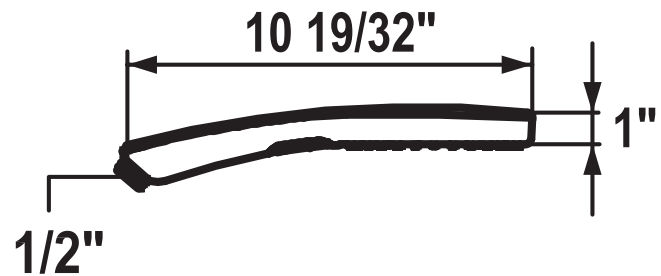

KWC BOSSANOVA

KWC-No.	Finish
26.000.112.040	chrome/urban grey

Dual Jet Hand Shower

Heat resistant multi-component silicone
Angled shower head

- ergonomic non-slip comfort grip

Easy-to-clean nozzles
fitjet™ and spajet™ dual spray function

- fitjet™ for a more powerful spray
- spajet™ for a full surface spray
- remains set to the last shower spray selected

Connecting thread 1/2"

Flow rate max 2.0 gpm (60 psi)

Catalog page 120