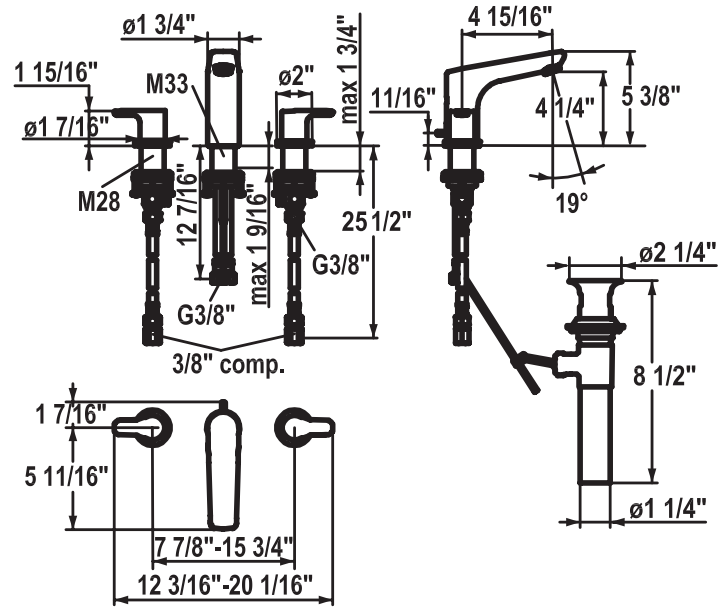

KWC PIANA

KWC-No.	Finish
12.363.191.127 4 15/16" spout length	splendure™ stainless steel
12.363.191.000 4 15/16" spout length	chrome

Bath Widespread Lavatory Faucet

- 2-handle mixer
- 3-hole
- Fixed spout
 - Perlator® hidden aerator, SSR, swivelling jet regulator
- Flexible connection hoses 3/8" compression
 - pop-up assembly
- M33 x 1.5 threaded sleeve fastening / M28 x 1.5
- Mounting hole size $\varnothing 1 \frac{3}{8}$ " / $\varnothing 1 \frac{3}{16}$ "

Flow rate max 1.2 gpm (60 psi)

Catalog page 106