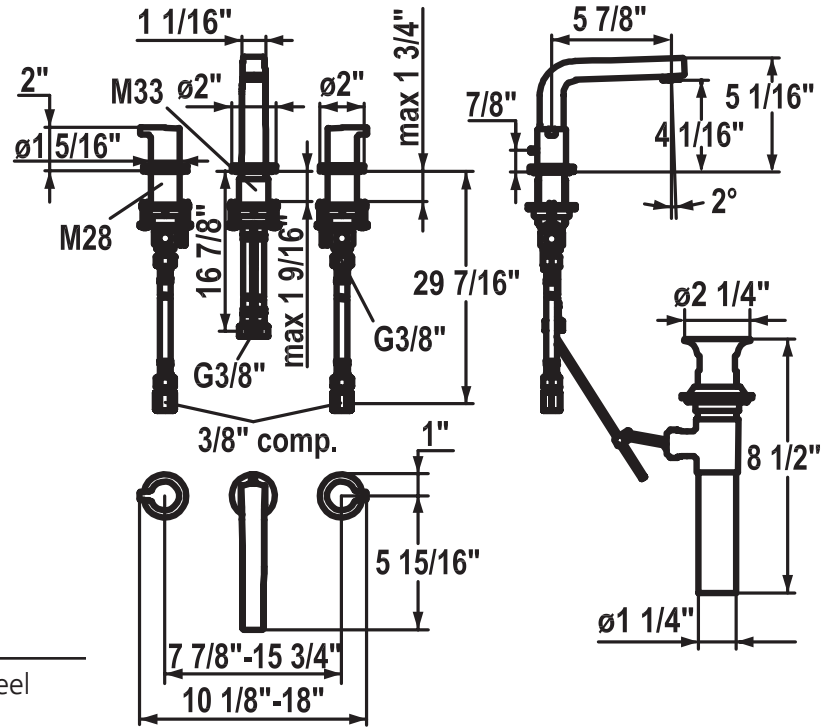

# KWC AVA

Swiss Water Experience

KWC-No.	Finish
<b>12.193.192.127</b> 5 7/8" spout length	splendure™ stainless steel
<b>12.193.192.000</b> 5 7/8" spout length	chrome

## Bath Widespread Lavatory Faucet

- 2-handle mixer
- 3-hole
- Fixed spout
- Perlator® hidden aerator
- Flexible connection hoses 3/8" compression
  - pop-up assembly
- M33 x 1.5 / M28 x 1.5 threaded sleeve fastening
- Mounting hole size  $\varnothing 1 \frac{3}{8}$ " /  $\varnothing 1 \frac{3}{16}$ "

Flow rate max 1.2 gpm (60 psi)

Catalog page 100