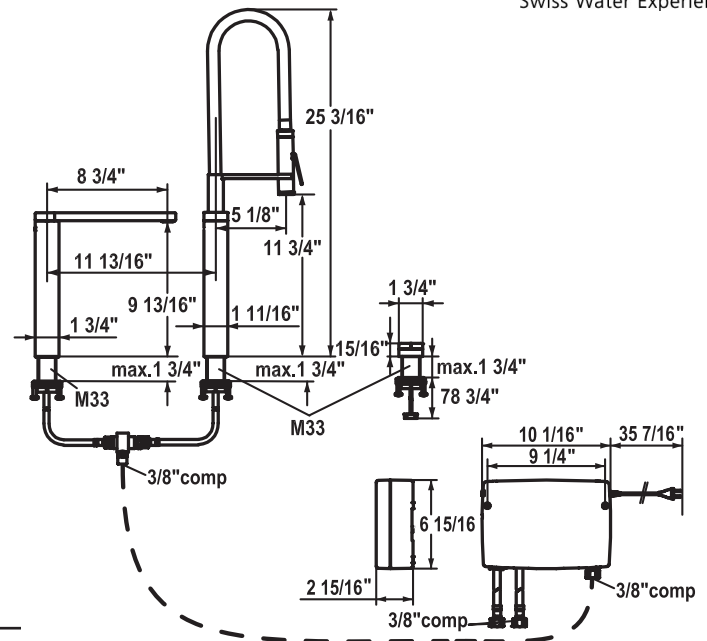

KWC ONO Touch Light PRO

KWC

Swiss Water Experience

KWC-No.

10.653.112.000

8 1/16" spout length

Finish

chrome

Flexible connection hoses 3/8" compression

Mounting hole size \varnothing 1 3/8"

Includes:

- plug power supply 100-240 V / operating voltage 15 V / cable length 35 7/16"
- control unit and wired operating unit / cable length 78 3/4"

To be ordered separately (optional or if necessary):

- extension set 1500 mm Z.536.352, comprising: stainless steel hose 1500 mm, 3/8" x 3/8", double nipple, sealing material
- KWC ONO touch light PRO wireless operating unit Z.536.638.000

For comprehensive information on planning, installation and operation contact your KWC dealer.

Flow rate needle spray max 1.5 gpm (60 psi)

Flow rate max 1.75 gpm (60 psi)

Catalog page 28