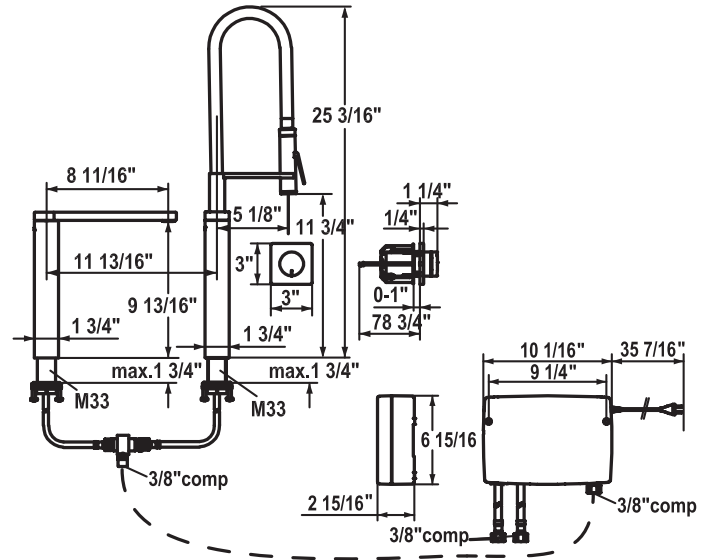

KWC ONO Touch Light PRO

KWC-No. **10.652.132.000** Finish chrome

8 1/16" spout length
Z.636.183
concealed unit

Kitchen highflex™ PRO Faucet with Wall Control LED-Technology

Electronic controlled

- touch light PRO technology
- KWC highflex™ spring hose technology
- toggle spray head

Flexible connection hoses 3/8" compression

M33 x 1.5 threaded sleeve fastening

Mounting hole size $\varnothing 1 \frac{3}{8}$ "

Includes:

- plug power supply 100-240 V / operating voltage 15 V / cable length 35 7/16"
- control unit and wired operating unit / cable length 78 3/4"

Sold separately:

- rough in for operating unit Z.636.183

To be ordered separately (optional or if necessary):

- extension set 1500 mm Z.536.352, comprising: stainless steel hose 1500 mm, 3/8" x 3/8", double nipple, sealing material
- KWC ONO touch light PRO wireless operating unit Z.536.638.000

For comprehensive information on planning, installation and operation contact your KWC dealer.

Flow rate needle spray max 1.5 gpm (60 psi)

Flow rate max 1.75 gpm (60 psi)

Catalog page 28