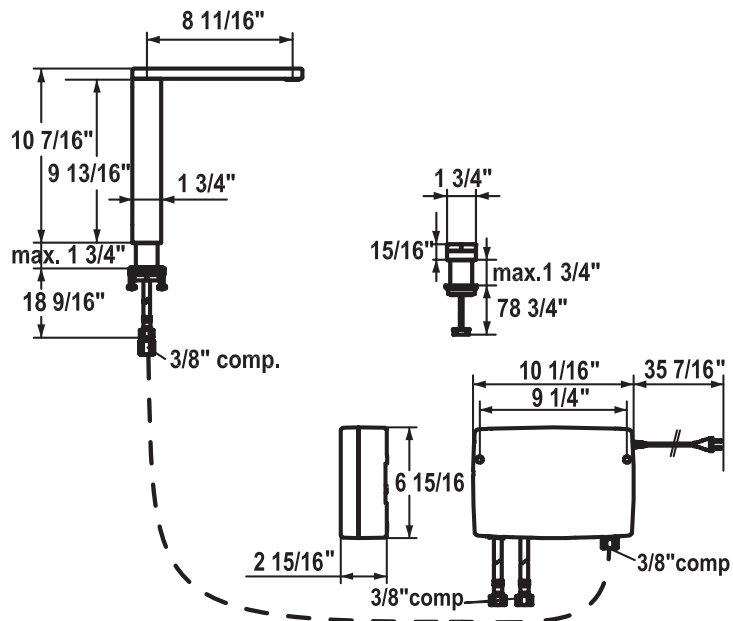

KWC ONO Touch Light PRO

KWC

Swiss Water Experience

KWC-No.

Finish

10.652.012.000

chrome

8 1/16" spout length

Flexible connection hoses 3/8" compression

M33 x 1.5 threaded sleeve fastening

Mounting hole size \varnothing 1 3/8"

Includes:

- plug power supply 100-240 V / operating voltage 15 V / cable length 35 7/16"
- control unit and wired operating unit / cable length 78 3/4"

To be ordered separately (optional or if necessary):

- extension set 1500 mm Z.536.352, comprising: stainless steel hose 1500 mm, 3/8" x 3/8", double nipple, sealing material
- KWC ONO touch light PRO wireless operating unit Z.536.638.000

For comprehensive information on planning, installation and operation contact your KWC dealer.

Flow rate max 1.75 gpm (60 psi)

Catalog page 28