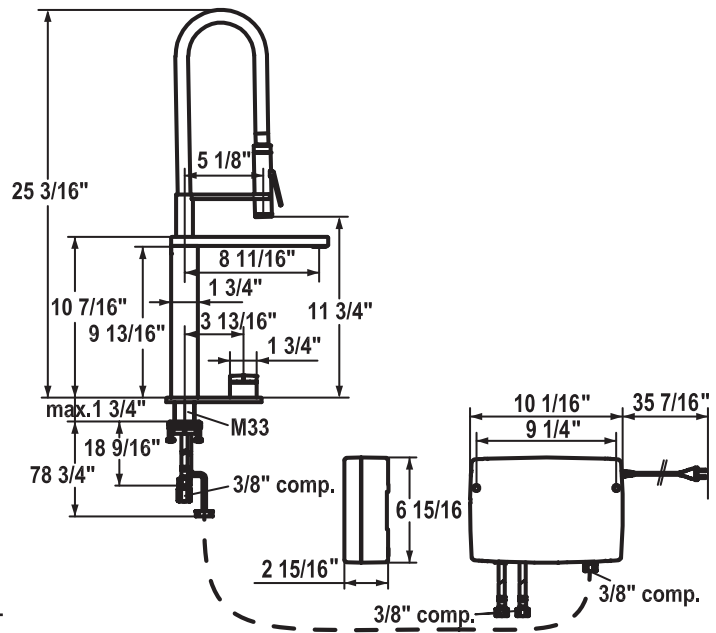

KWC ONO Touch Light PRO

KWC-No.

Finish

10.651.122.000

chrome

8 1/16" spout length

Kitchen highflex™ PRO with LED-Technology

Electronic controlled

- touch light PRO technology

KWC highflex™ spring hose technology

- toggle spray head

Touch'n'flow 1-2-3

- touch'n'flow 1: cold water, flow rate can be individually adjusted and saved
- touch'n'flow 2: warm water, flow rate can be individually adjusted and saved
- touch'n'flow 3: hot water, flow rate can be individually adjusted and saved

Flexible connection hoses 3/8" compression

Mounting hole size \varnothing 1 3/8"

Includes:

- plug power supply 100-240 V / operating voltage 15 V / cable length 35 7/16"
- control unit and wired operating unit / cable length 78 3/4"

To be ordered separately (optional or if necessary):

- extension set 1500 mm Z.536.352, comprising: stainless steel hose 1500 mm, 3/8" x 3/8", double nipple, sealing material
- KWC ONO touch light PRO wireless operating unit Z.536.638.000