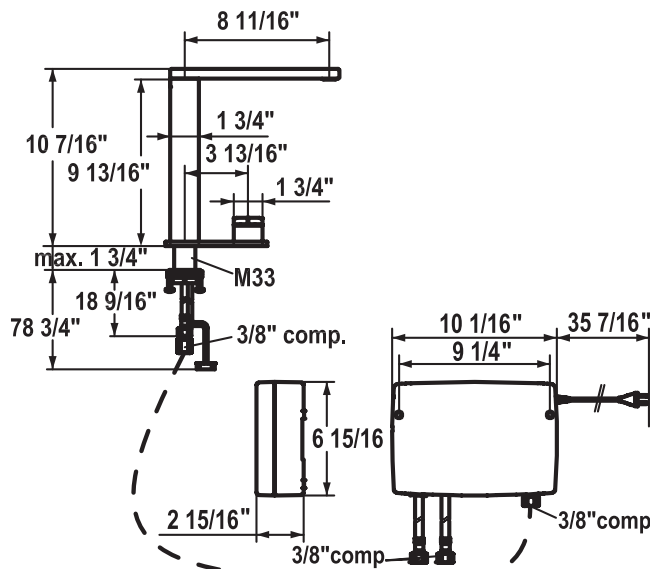

# KWC ONO Touch Light PRO

**KWC**

Swiss Water Experience

KWC-No.

Finish

**10.651.022.000**

chrome

8 1/16" spout length

Flexible connection hoses 3/8" compression

M33 x 1.5 threaded sleeve fastening

Mounting hole size  $\varnothing$ 1 3/8"

Includes:

- plug power supply 100-240 V / operating voltage 15 V / cable length 35 7/16"
- control unit and wired operating unit / cable length 78 3/4"

To be ordered separately (optional or if necessary):

- extension set 1500 mm Z.536.352, comprising: stainless steel hose 1500 mm, 3/8" x 3/8", double nipple, sealing material
- KWC ONO touch light PRO wireless operating unit Z.536.638.000

For comprehensive information on planning, installation and operation contact your KWC dealer.

Flow rate max 1.75 gpm (60 psi)

Catalog page 28