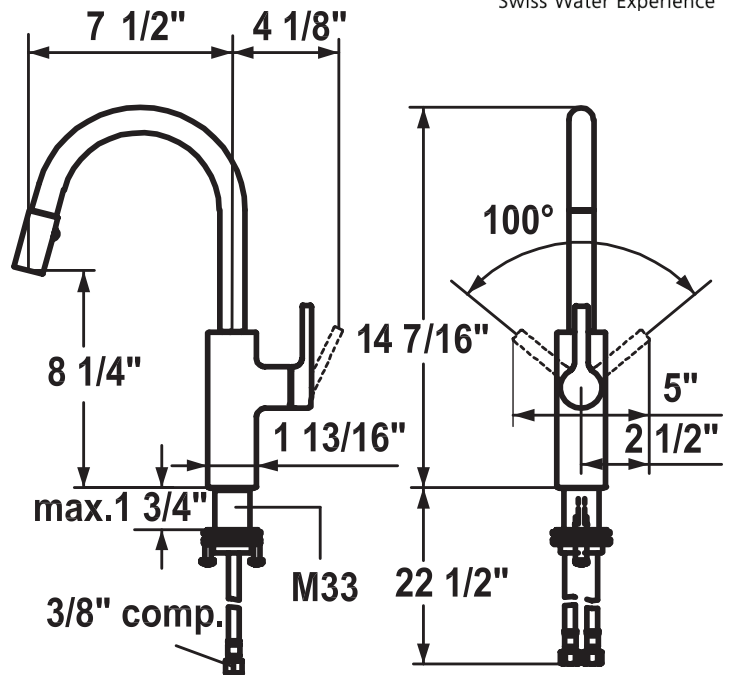

KWC LUNA-E

KWC

Swiss Water Experience

KWC-No.	Finish
10.441.003.127	splendure™ stainless steel
7 1/2" spout length	
10.441.003.000	chrome
7 1/2" spout length	

Kitchen Prep Faucet

Single-lever mixer

- lever installation right side only

Child safety: cold water flow in lever position towards the front

Space between wall and mounting hole minimum of 2 9/16"

Pull-out spray

- Caché® hidden aerator
- automatic diverter reset
- pull-out length up to 23 5/8"
- hose guide secures hose back in place
- swivel range 360°

KWC S 25 control cartridge

- ceramic discs
- variable flow rate and temperature

Flexible connection hoses 3/8" compression

M33 x 1.5 threaded sleeve fastening

Mounting hole size ø1 3/8"

Catalog page 76