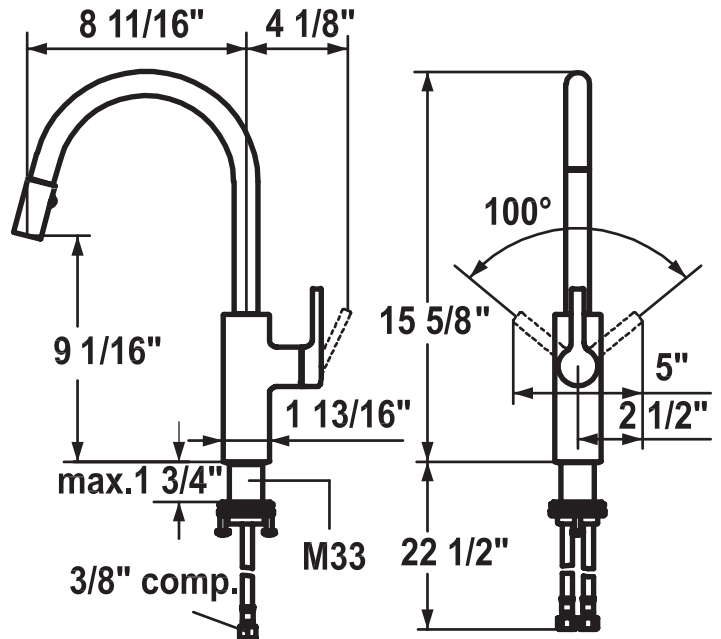

# KWC LUNA-E

**KWC**

Swiss Water Experience

KWC-No.	Finish
<b>10.441.002.127</b>	splendure™ stainless steel
8 1/16" spout length	
<b>10.441.002.000</b>	chrome
8 1/16" spout length	

## Kitchen Pull-Down Faucet

Single-lever mixer

- lever installation right side only

Child safety: cold water flow in lever position towards the front

Space between wall and mounting hole minimum of 2 9/16"

Pull-out spray

- Caché® hidden aerator
- automatic diverter reset
- pull-out length up to 23 5/8"
- hose guide secures hose back in place
- swivel range 360°

KWC S 25 control cartridge

- ceramic discs
- variable flow rate and temperature

Flexible connection hoses 3/8" compression

M33 x 1.5 threaded sleeve fastening

Mounting hole size  $\varnothing$  1 3/8"

Catalog page 76